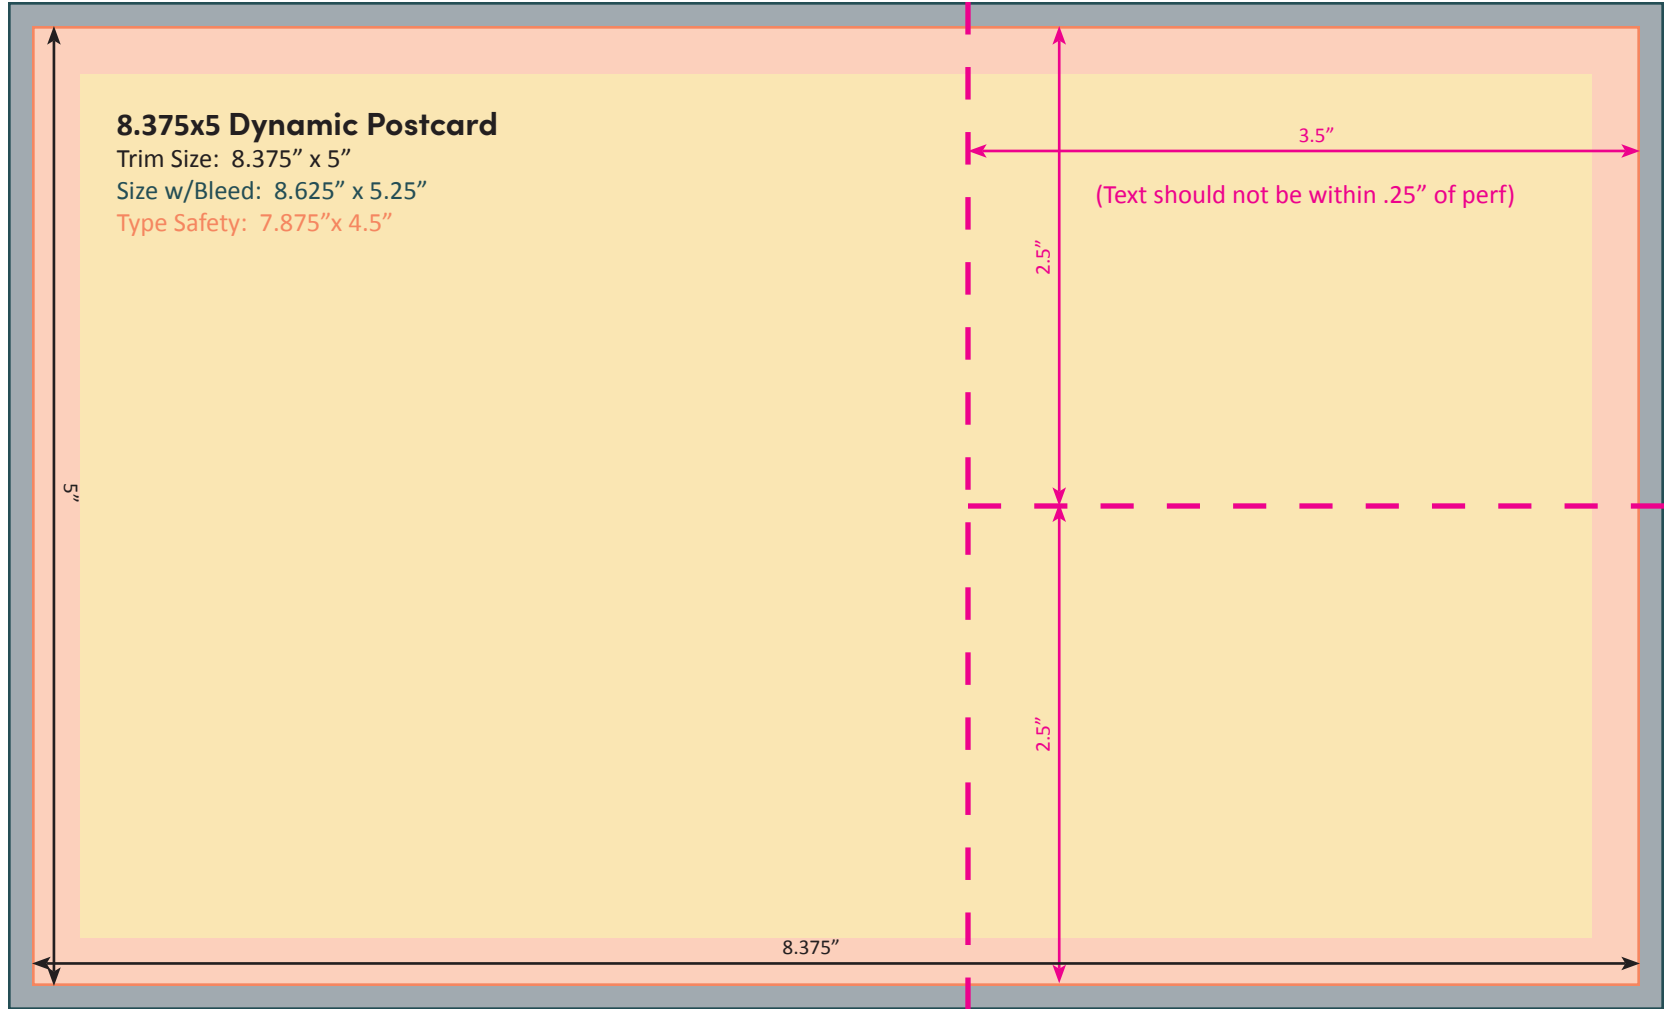

VERTICAL PERF

8.375x5 Dynamic Postcard

Trim Size: 8.375" x 5"

Size w/Bleed: 8.625" x 5.25"

Type Safety: 7.875"x 4.5"

PERF

3.5"

(Limit One Vertical Perf per card)
(Text should not be within .25" of perf)

5"

8.375"

PERF

8.375x5 Dynamic Postcard

Trim Size: 8.375" x 5"

Size w/Bleed: 8.625" x 5.25"

Type Safety: 7.875" x 4.5"

5"

8.375"

VERTICAL PERF

11" x 6" Dynamic Postcard

Trim Size: 11" x 6"
Size w/Bleed: 11.25" x 6.25"
Type Safety: 10.5" x 5.5"

6"

11"

PERF

3"

3"

3.5"

(Text should not be within .25" of perf)

PERF

PERF