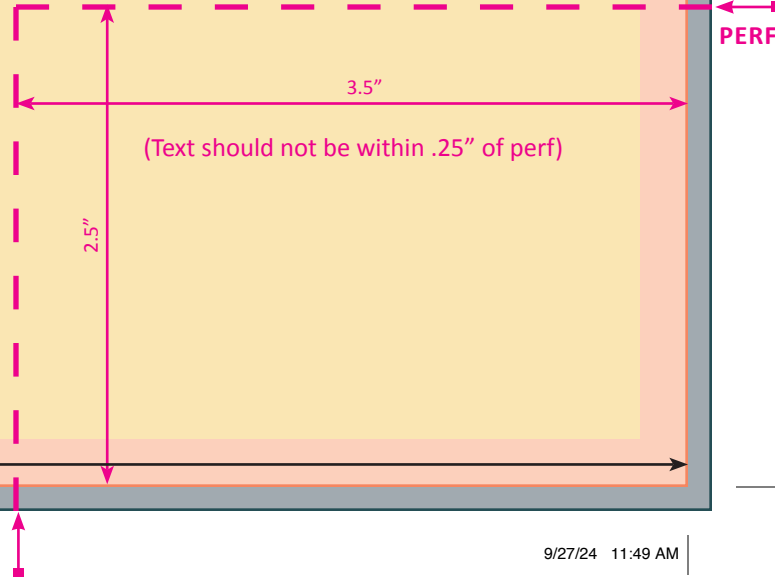

VERTICAL PERF

8.375x5 Dynamic Postcard

Trim Size: 8.375" x 5"

Size w/Bleed: 8.625" x 5.25"

Type Safety: 7.875"x 4.5"

PERF

3.5"

(Limit One Vertical Perf per card)
(Text should not be within .25" of perf)

5"

8.375"

PERF

8.375x5 Dynamic Postcard

Trim Size: 8.375" x 5"

Size w/Bleed: 8.625" x 5.25"

Type Safety: 7.875" x 4.5"

5"

8.375"

VERTICAL PERF

11" x 6" Dynamic Postcard

Trim Size: 11" x 6"
Size w/Bleed: 11.25" x 6.25"
Type Safety: 10.5" x 5.5"

6"

11"

PERF

3"

3"

3.5"

(Text should not be within .25" of perf)

PERF

PERF