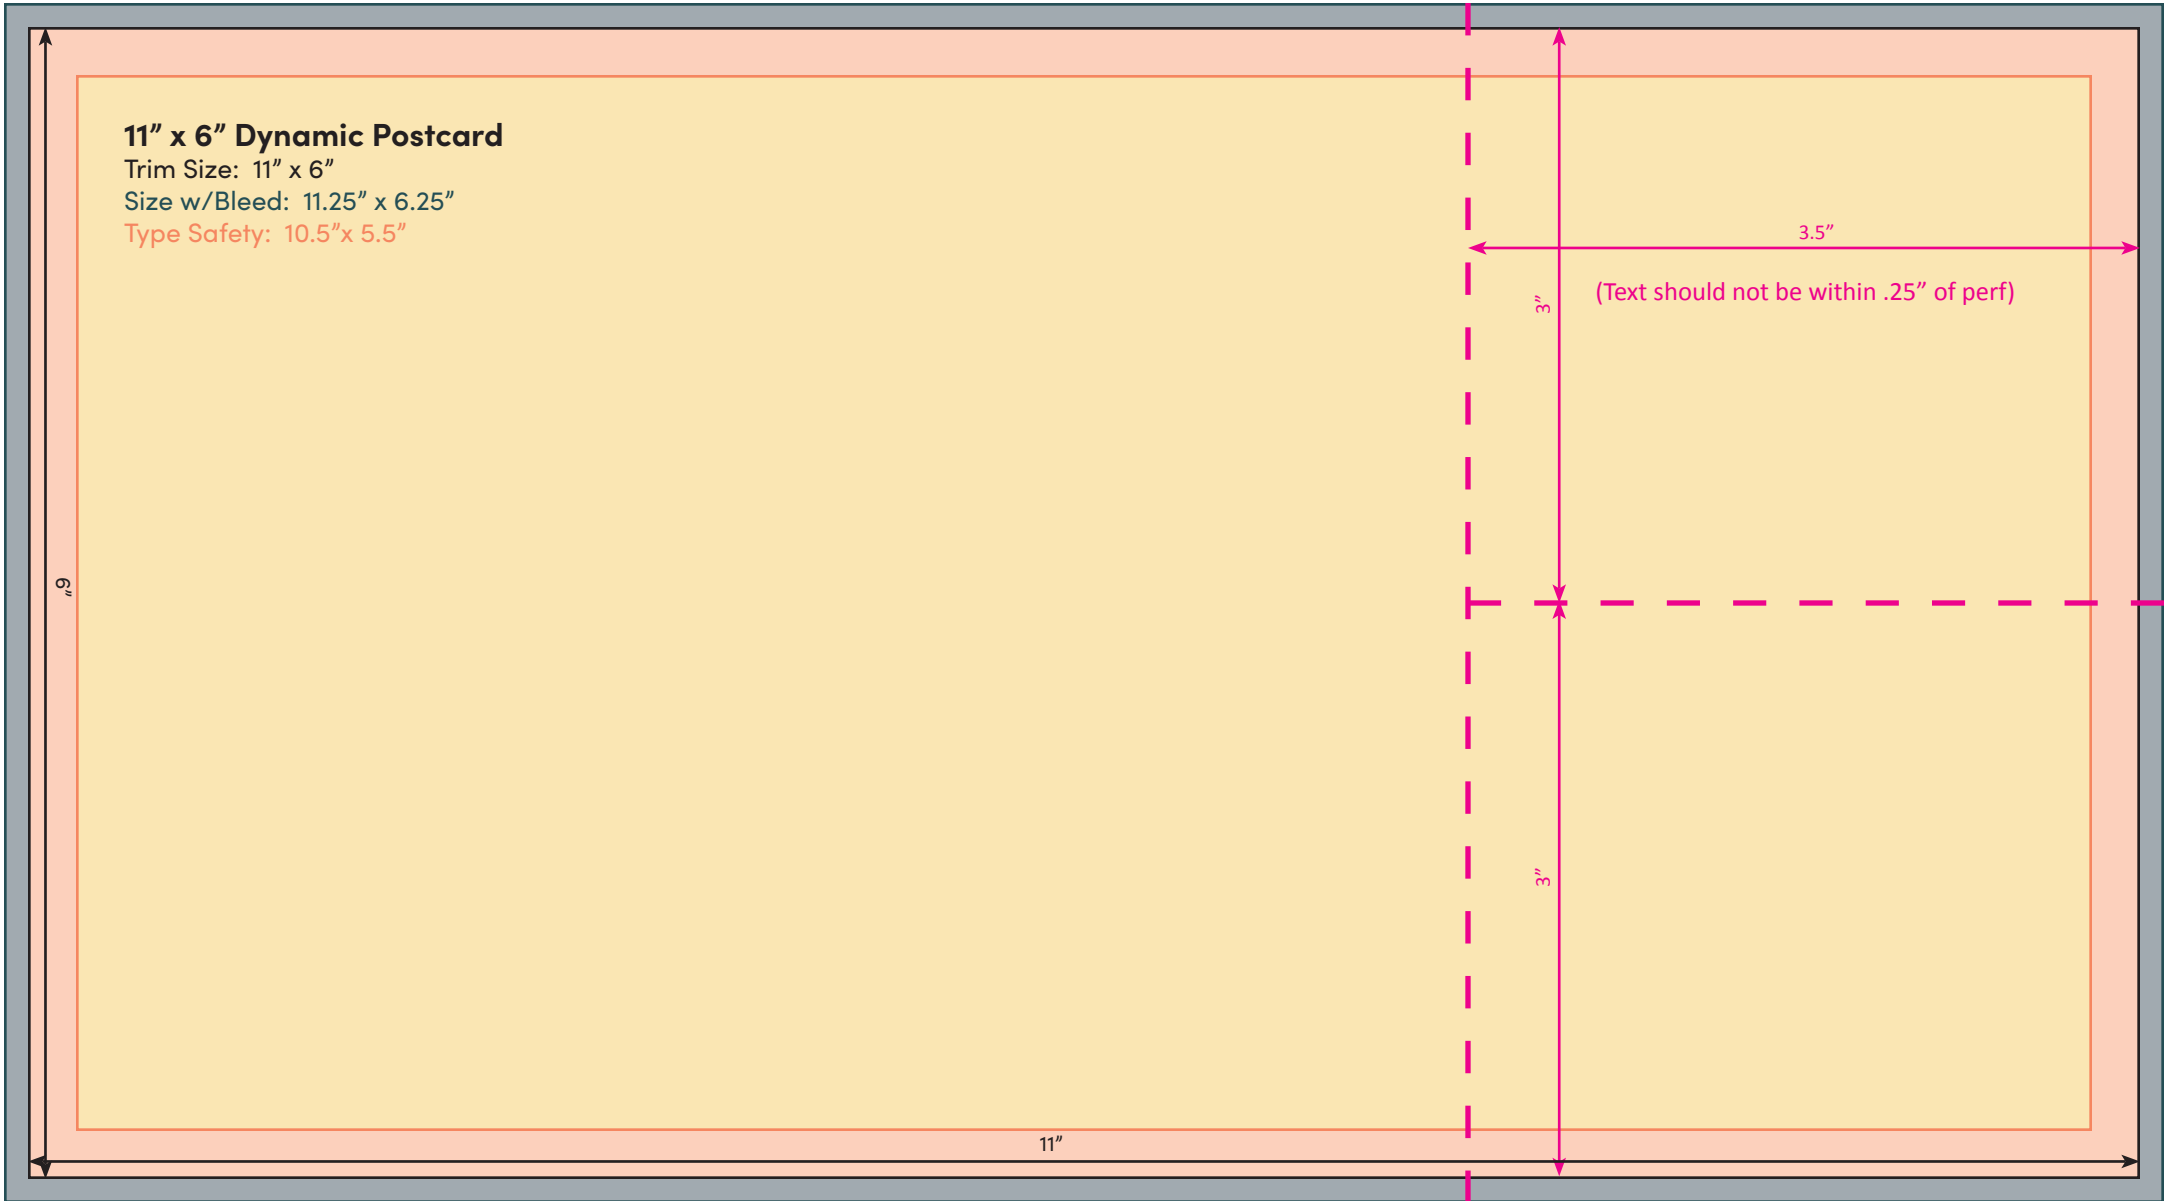

VERTICAL PERF

8.375x5 Dynamic Postcard

Trim Size: 8.375" x 5"

Size w/Bleed: 8.625" x 5.25"

Type Safety: 7.875"x 4.5"

PERF

3.5"

(Limit One Vertical Perf per card)
(Text should not be within .25" of perf)

5"

8.375"

PERF

8.375x5 Dynamic Postcard

Trim Size: 8.375" x 5"

Size w/Bleed: 8.625" x 5.25"

Type Safety: 7.875" x 4.5"

5"

8.375"

VERTICAL PERF

11" x 6" Dynamic Postcard

Trim Size: 11" x 6"
Size w/Bleed: 11.25" x 6.25"
Type Safety: 10.5" x 5.5"

6"

11"

PERF

3"

3"

3.5"

(Text should not be within .25" of perf)

PERF

PERF