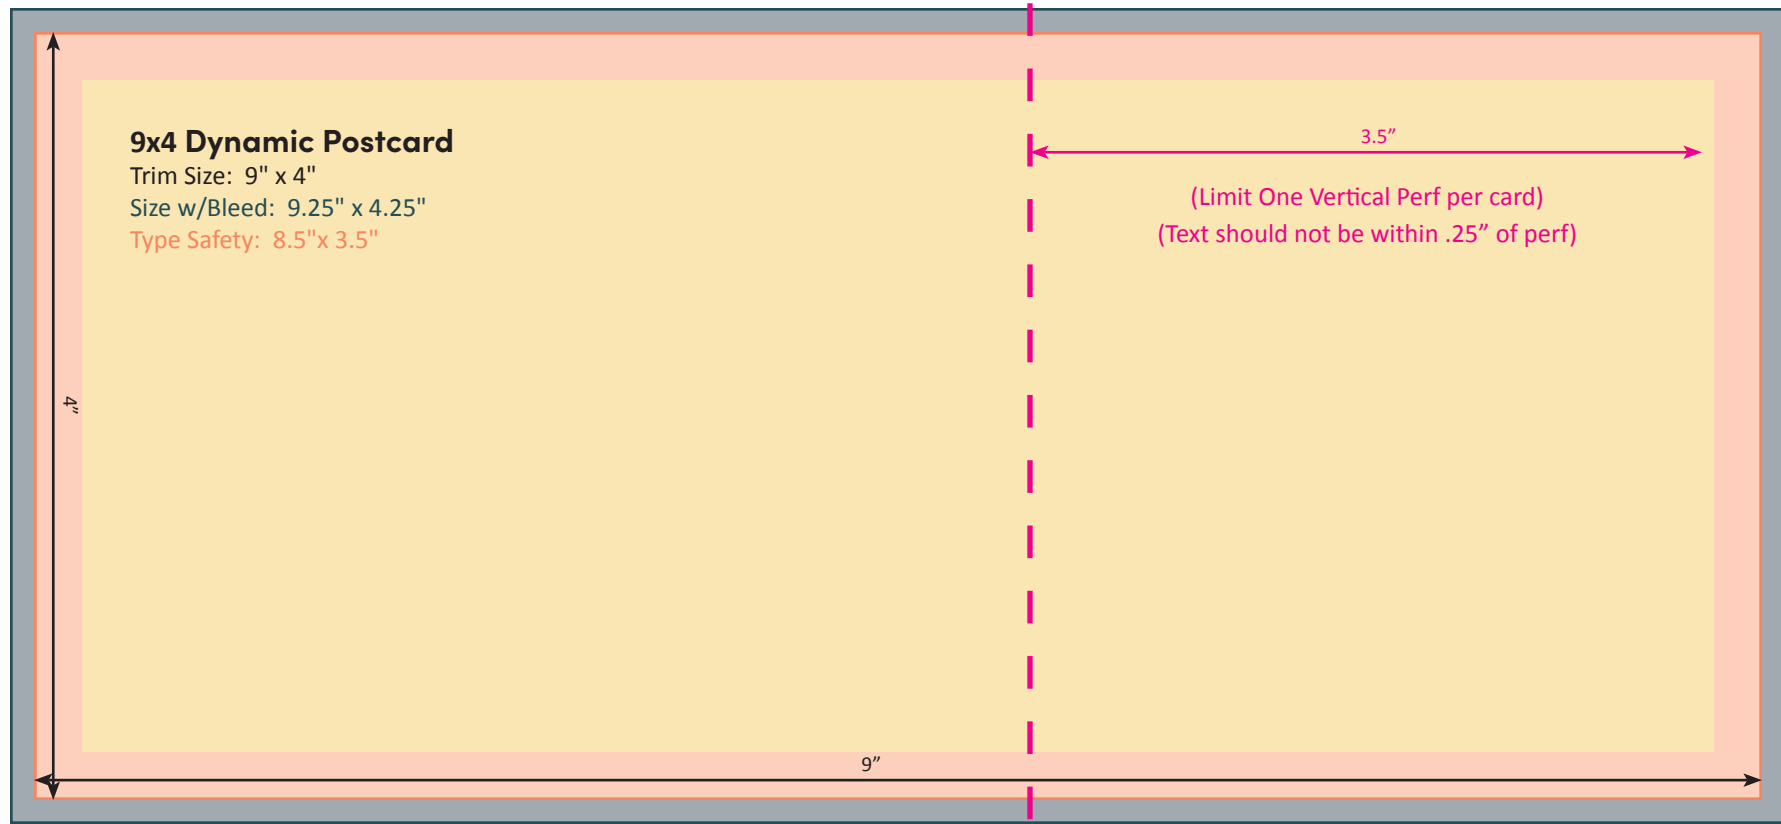

VERTICAL PERF

8.375x5 Dynamic Postcard

Trim Size: 8.375" x 5"

Size w/Bleed: 8.625" x 5.25"

Type Safety: 7.875"x 4.5"

PERF

3.5"

(Limit One Vertical Perf per card)
(Text should not be within .25" of perf)

5"

8.375"

PERF

8.375x5 Dynamic Postcard

Trim Size: 8.375" x 5"

Size w/Bleed: 8.625" x 5.25"

Type Safety: 7.875" x 4.5"

5"

8.375"

VERTICAL PERF

11" x 6" Dynamic Postcard

Trim Size: 11" x 6"
Size w/Bleed: 11.25" x 6.25"
Type Safety: 10.5" x 5.5"

6"

11"

PERF

3"

3"

3.5"

(Text should not be within .25" of perf)

PERF

PERF